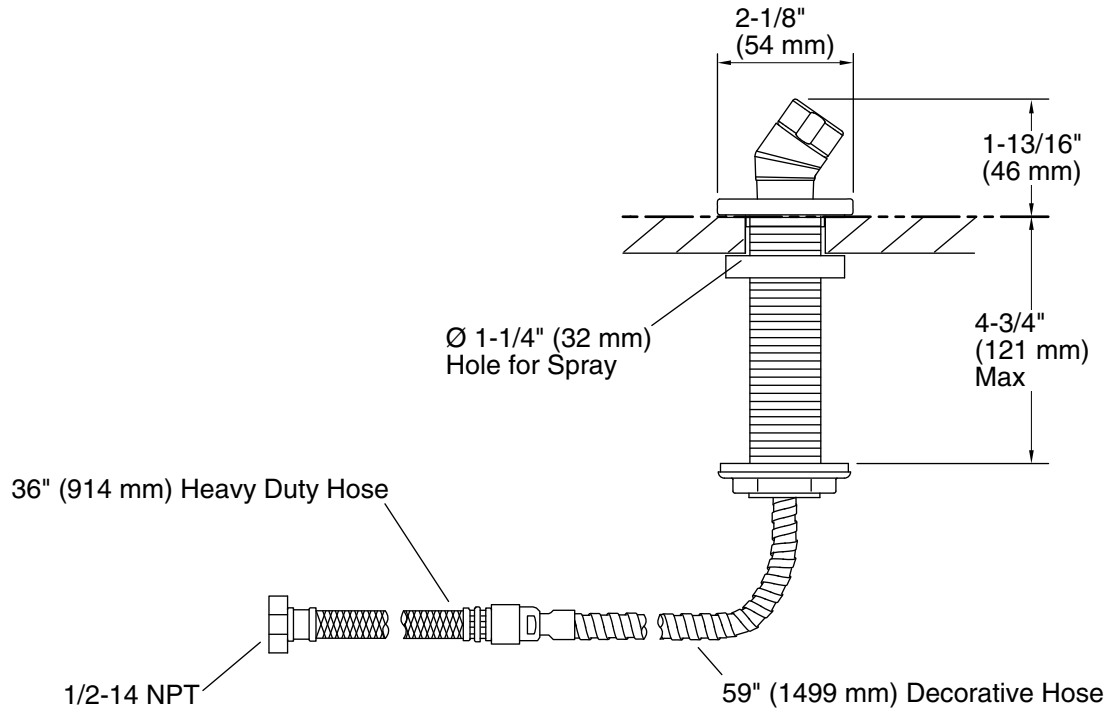

Features

- For use with a handshower (sold separately)
- Includes Polished Chrome handshower hose
- 2-1/8" (54 mm) x 1-13/16" (46 mm)
- Coordinates with Loure and Stance™ faucets and accessories

Material

Technical Information

All product dimensions are nominal.

Notes

Install this product according to the installation guide.